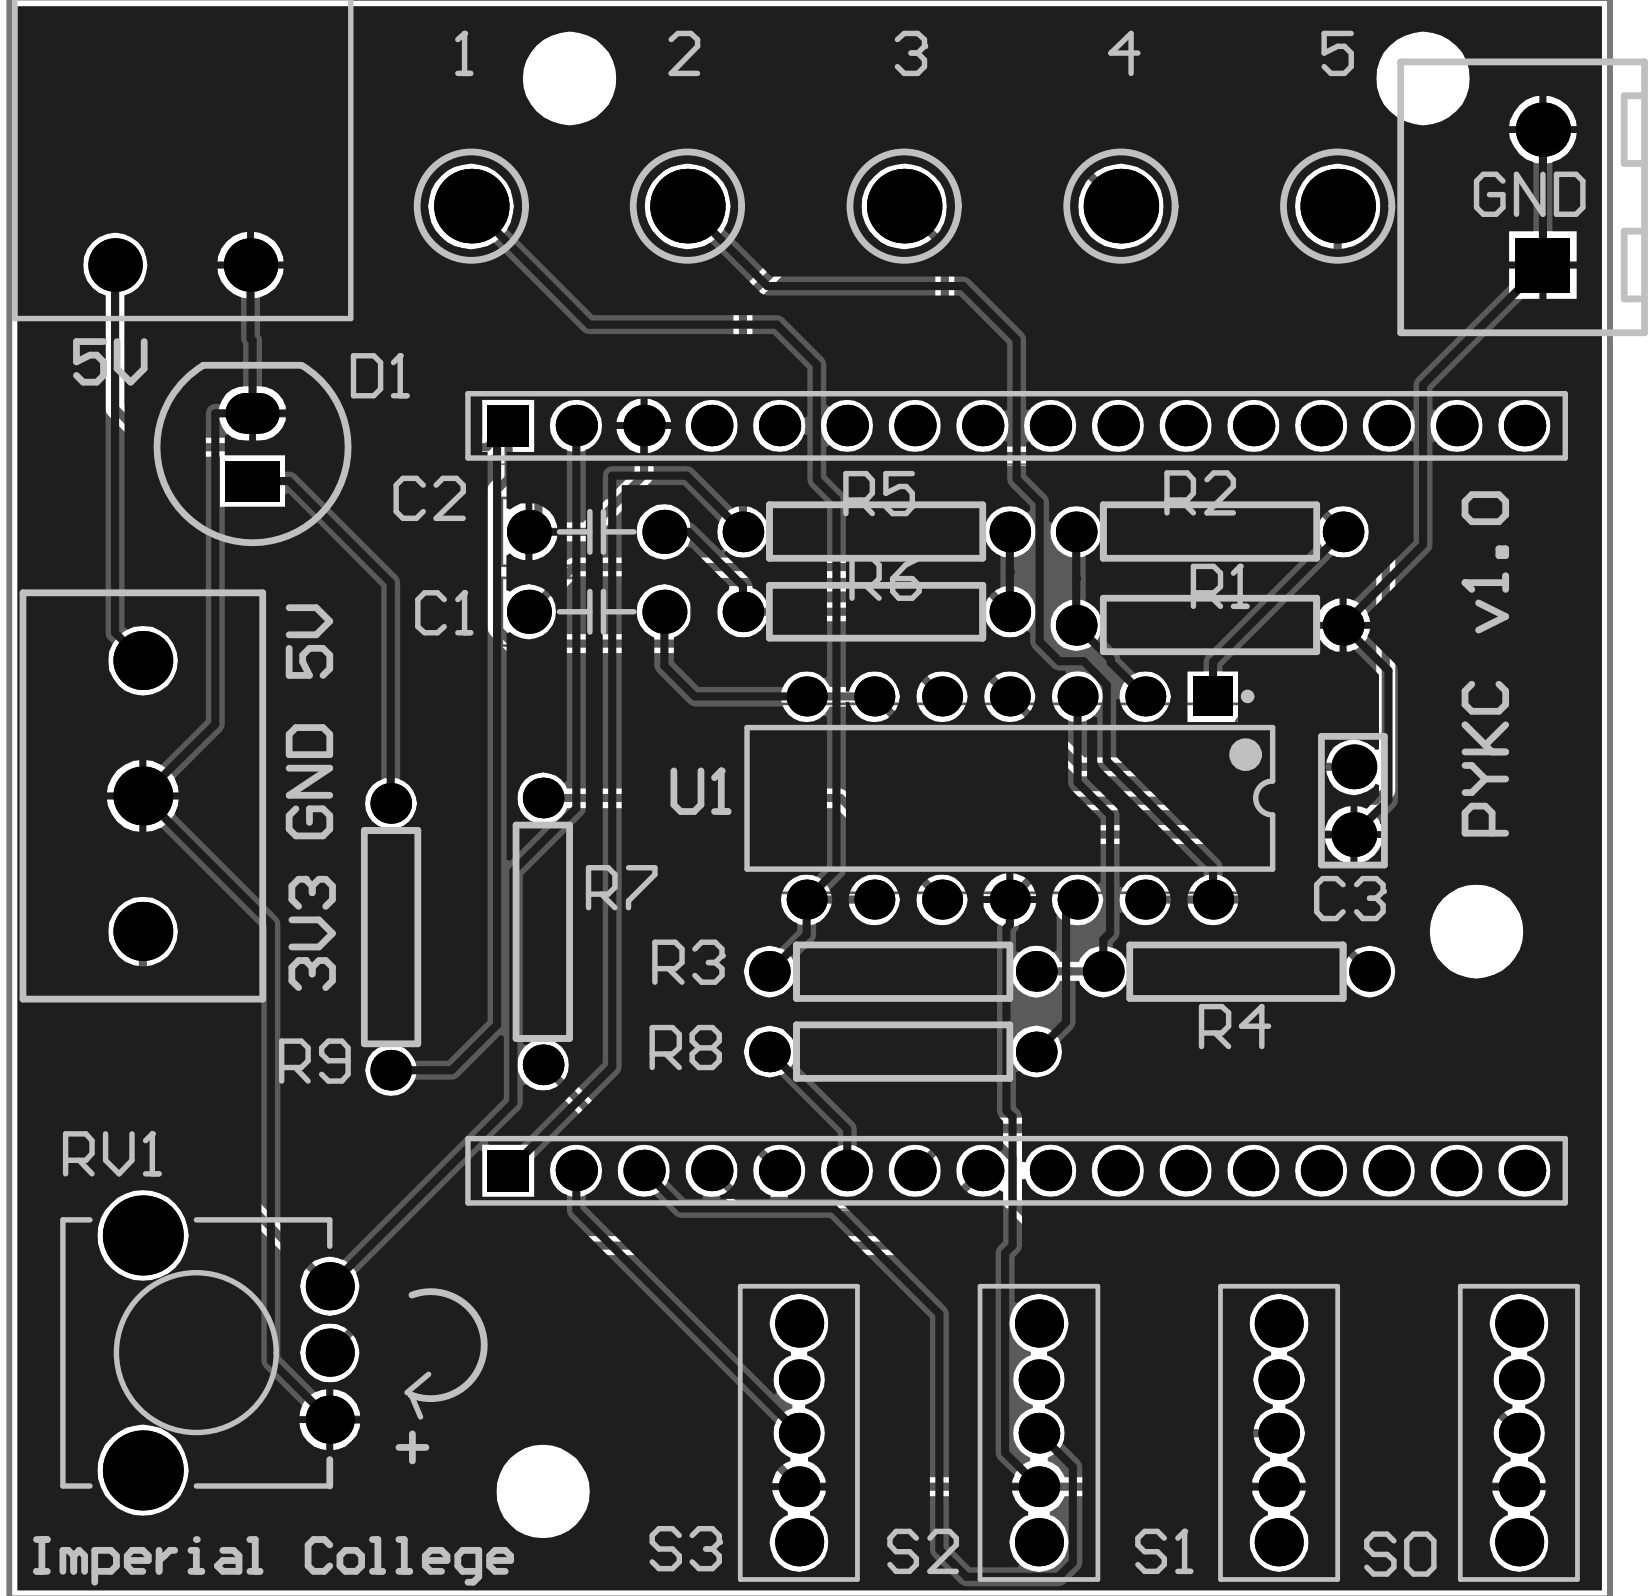

Title		
Pyboard Add-on Card		
Size	Number	Revision
A		2.1
Date:	9/19/2016	Sheet 1 of 1
File:	Sheet1.SchDoc	Drawn By: Peter Cheung

Imperial College

PYKC v1.0